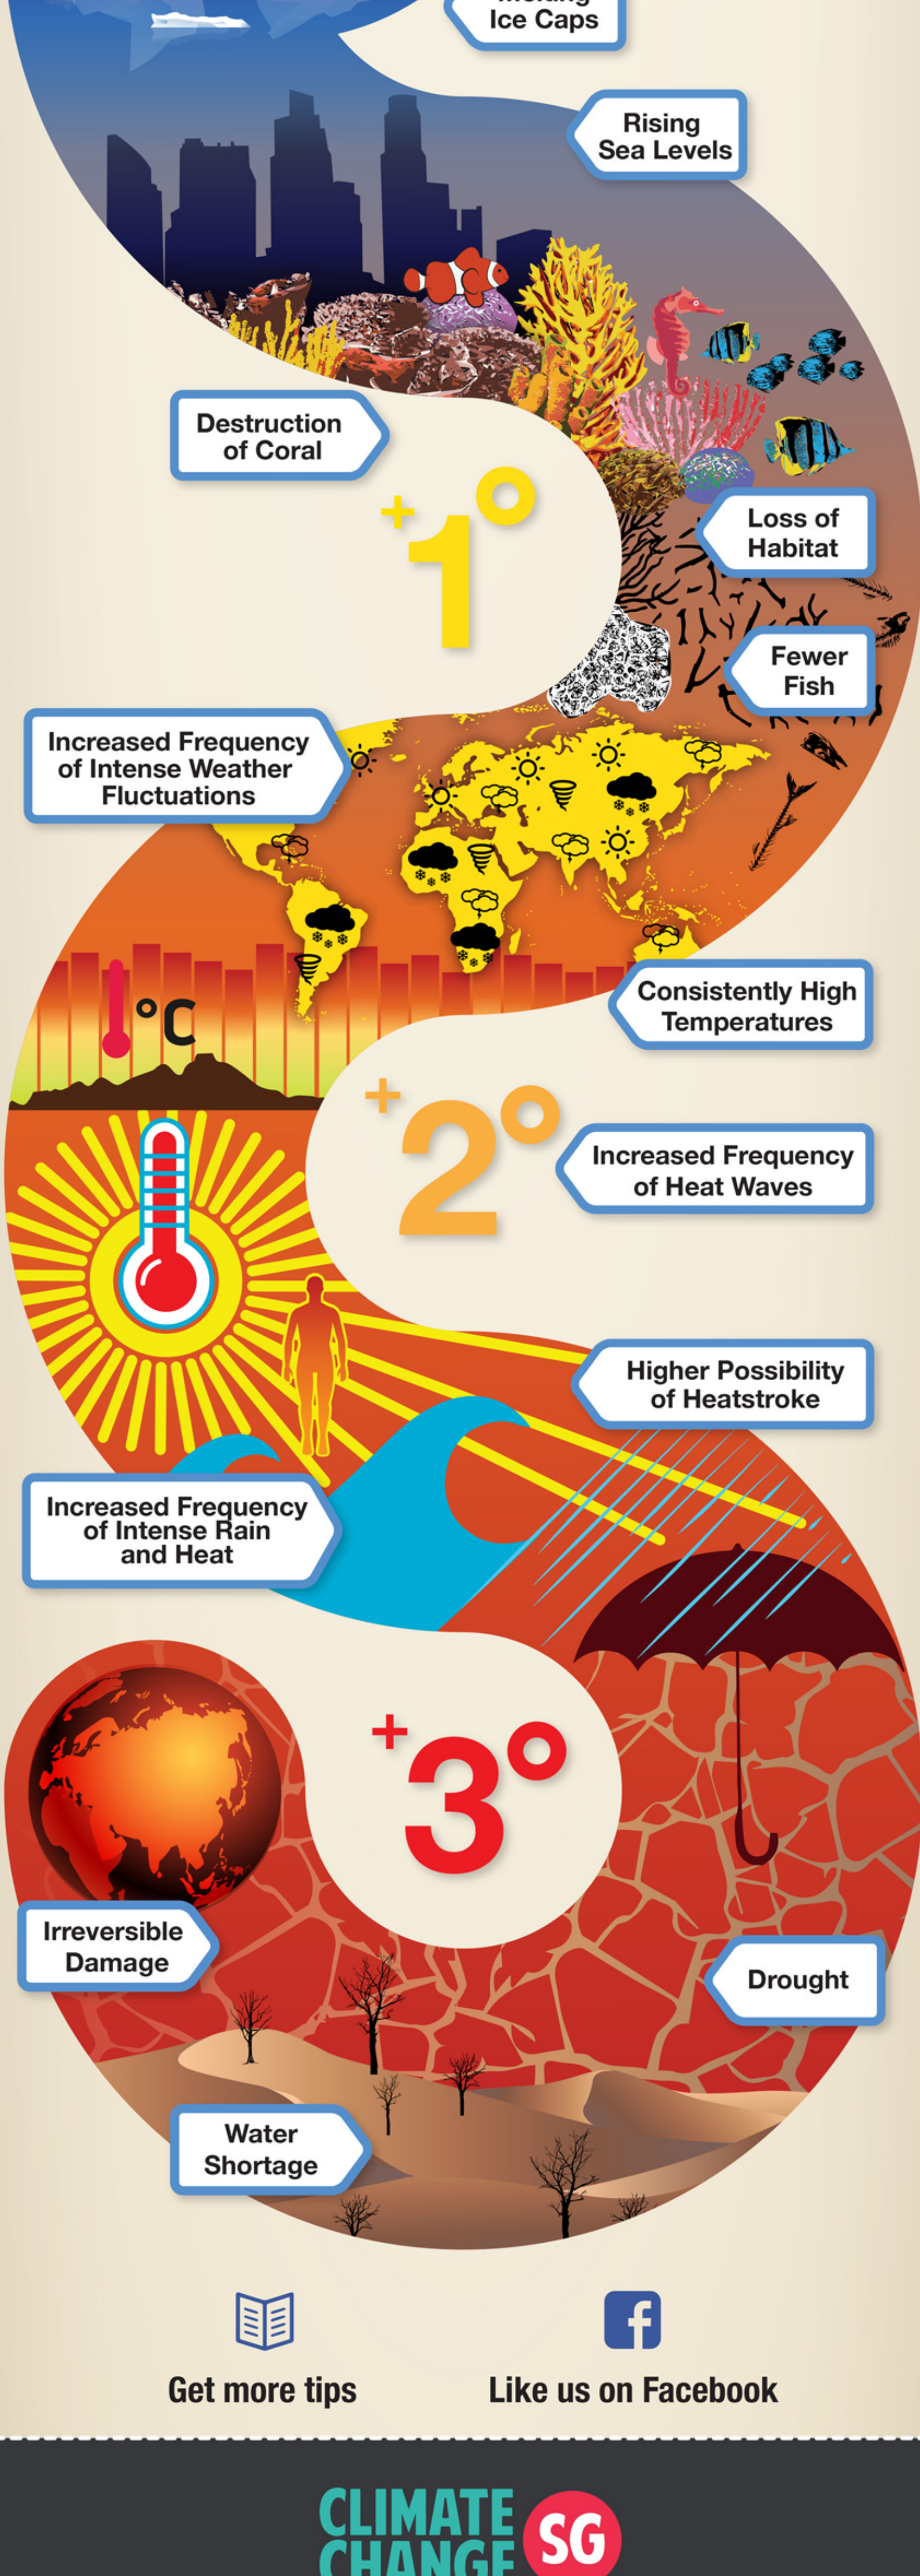

What happens if the temperatures keep rising?

Get more tips

Like us on Facebook

Helping Singapore change with the climate.

Established in 2010, the National Climate Change Secretariat (NCCS) plans and coordinates Singapore's policies and strategies to address climate change.

www.nccs.gov.sg

Sources:

<http://www.climatecentral.org/news/astonishing-arctic-sea-ice-melt-may-lead-to-extreme-winter-weather-14989>

<http://www.nasa.gov/topics/earth/features/coldweather-2009.html>

<http://www.wri.org/blog/2013/09/new-report-connects-2012-extreme-weather-events-human-caused-climate-change>

<http://ipcc-wg2.gov/SREX/report/>

<http://www.ncdc.noaa.gov/>

<http://edition.cnn.com/2012/07/10/world/unusual-world-weather/>

<http://realitydrop.org/#myths>